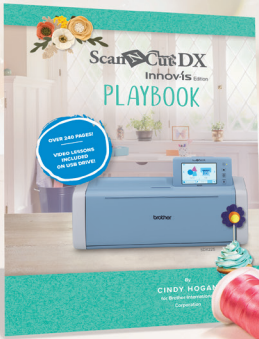

SCANNCUT STORAGE SOLUTIONS & NEW ACCESSORIES

**SCANNCUT DX MAT
STORAGE CASE**
(12" x 12")
CADXMCASEB

**SCANNCUT DX
TOOL SET WITH
CASE BLUE**
CADXTLKTB

**DISNEY
VINYL AUTO
BLADE KIT**
CADXVBDSNKIT1

**VINYL AUTO
BLADE KIT**
CADXVBKIT1

**SCANNCUT
LINK**
CADXNLINK1

FABRIC MAT
CADXMATF12

SCANNCUT DX INNOV-ÍS EDITION SDX225F – FABRIC BUNDLE

Top Features

- 1,303 built-in designs, including 140 quilt patterns
- Scan in fabric and easily cut out appliqué with the direct cut function
- Use stand-alone or with your Luminaire or Stellaire to create drawings, foiling accents and embossing projects
- Convert most PES/PHC/PHX embroidery files to cut data directly on the machine
- Includes a Fabric Mat and a Fabric Keychain Starter Project

~Optional accessories required, sold separately

**NEW SCANNCUT
DX PLAYBOOK**
CADXPLAYBOOK1

Separate purchase required.

**\$50
DEALER
DISCOUNT***
Direct from Dealer

plus

**FREE
DUFFLE BAG#**
CADXDUFFLEB
Direct from Brother